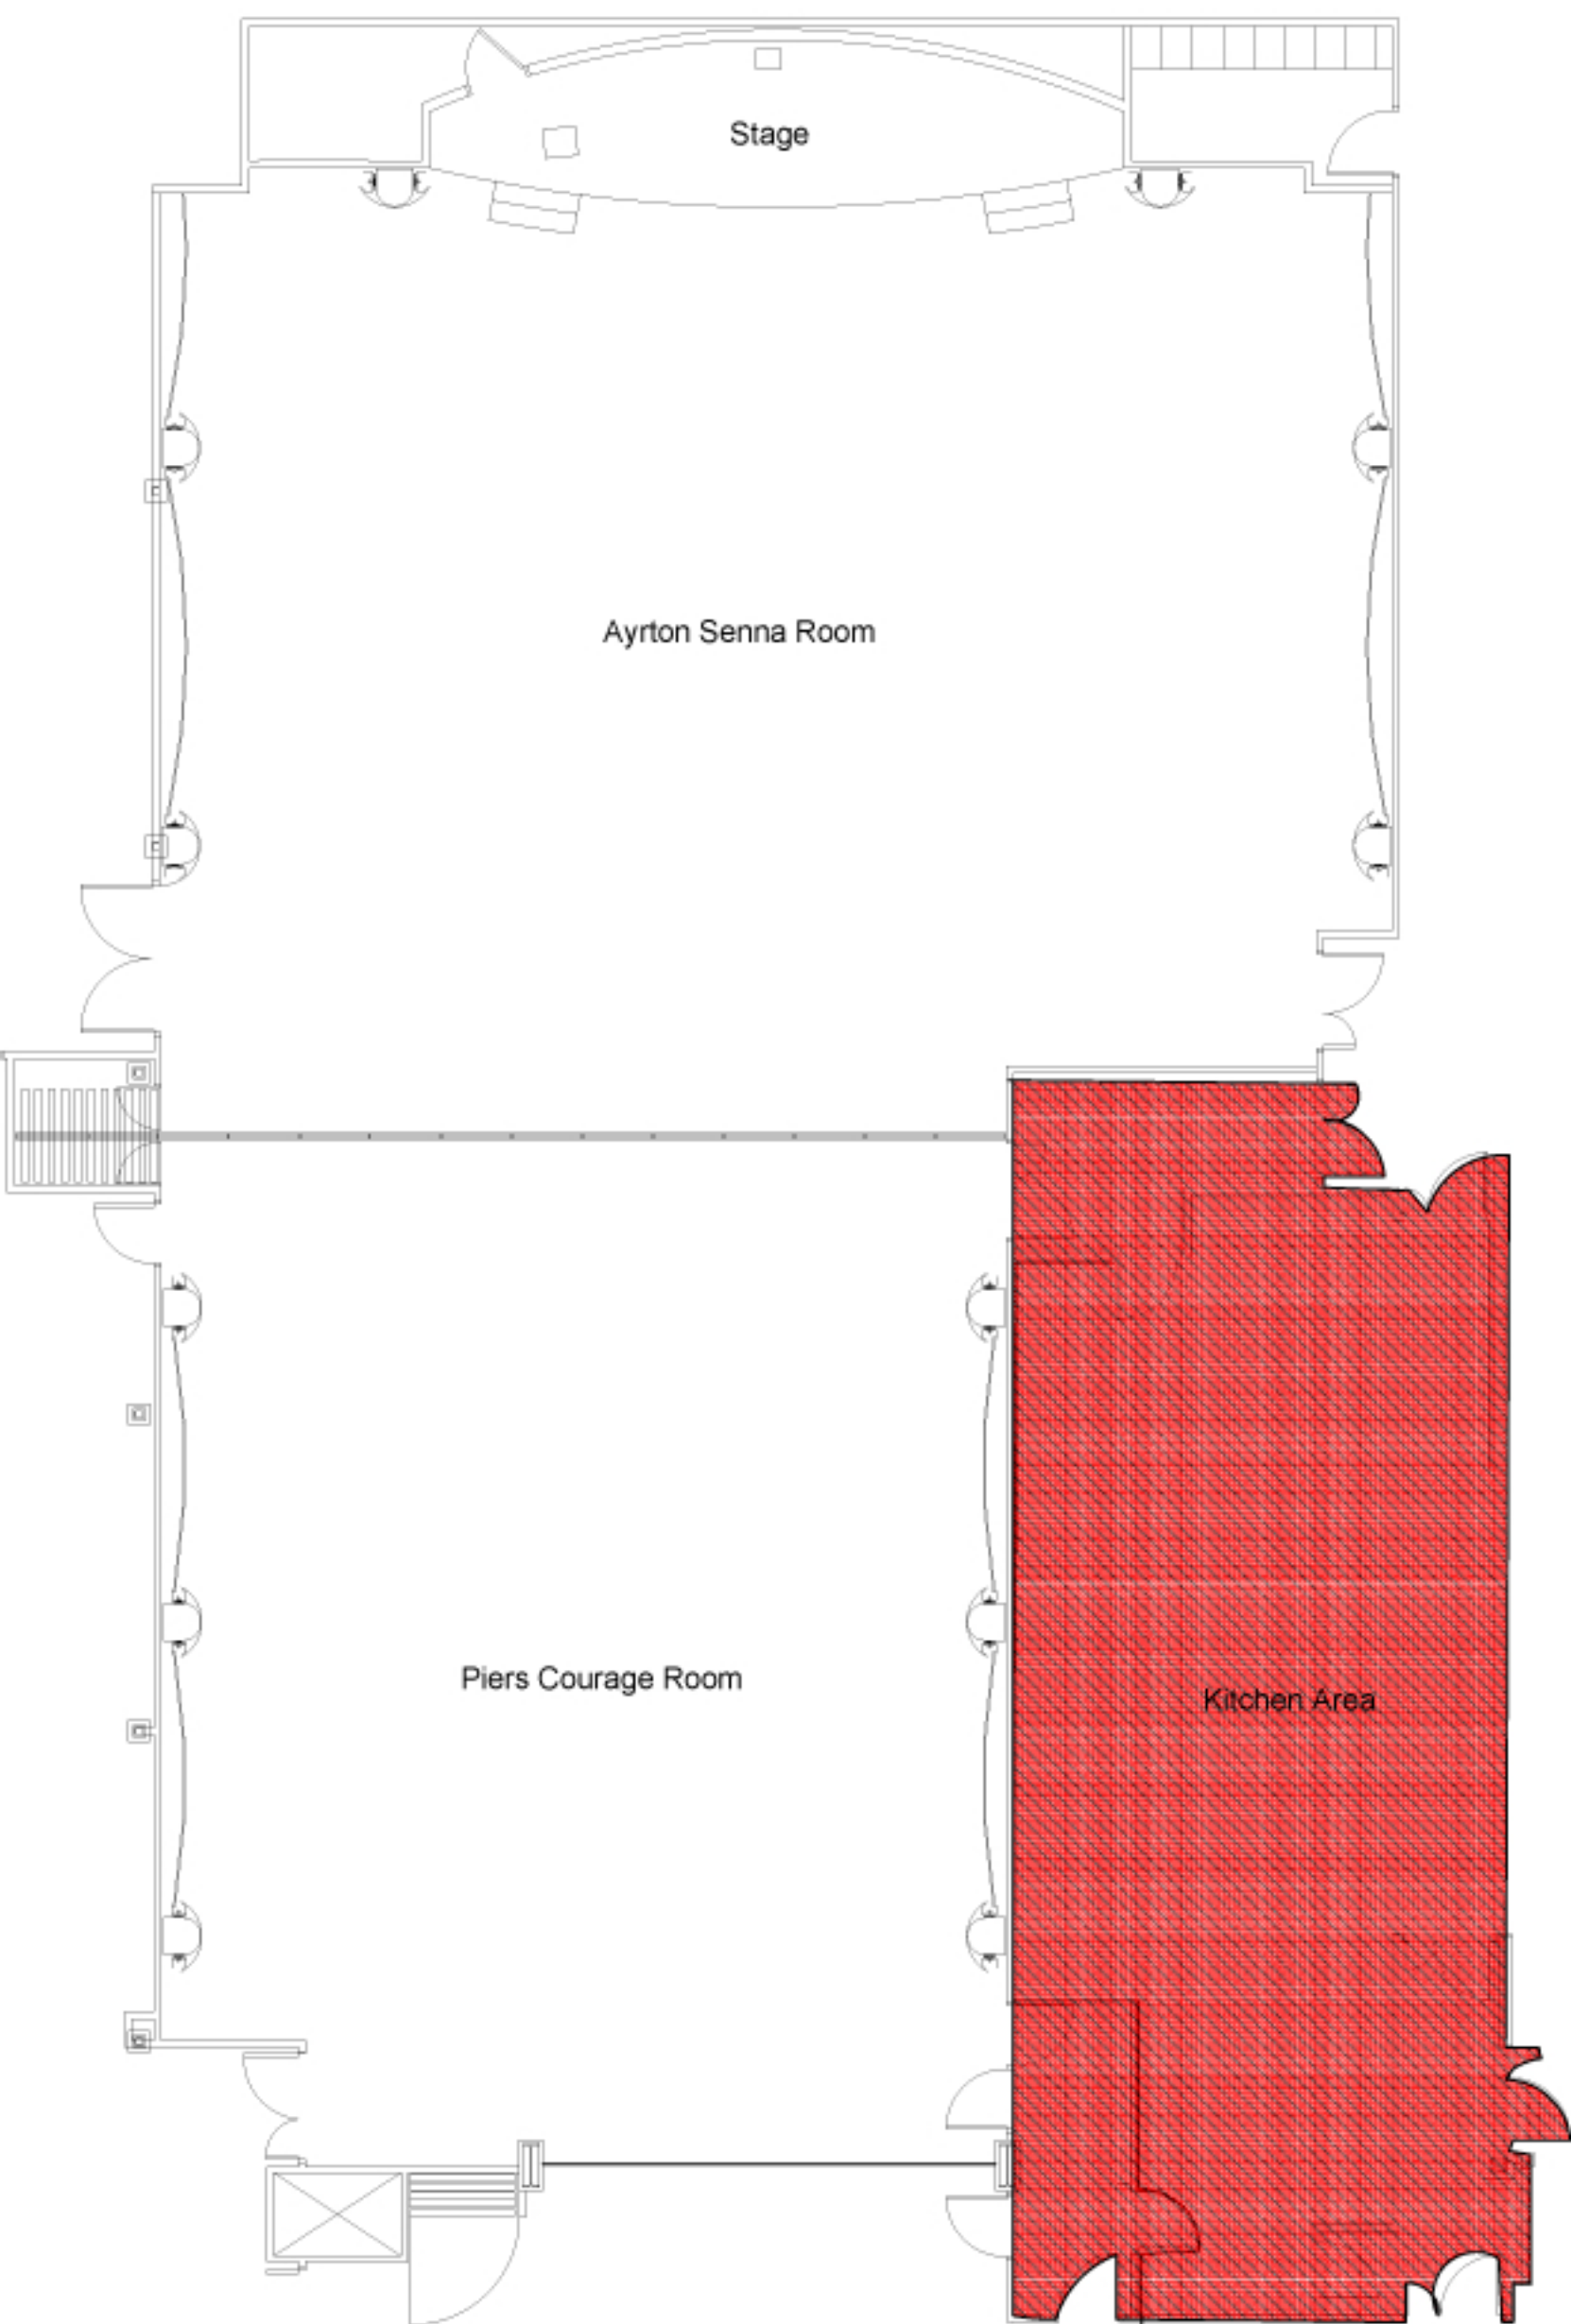

# AYRTON & PIERS COURAGE ROOMS

0m 1.5m 2.5m 5m